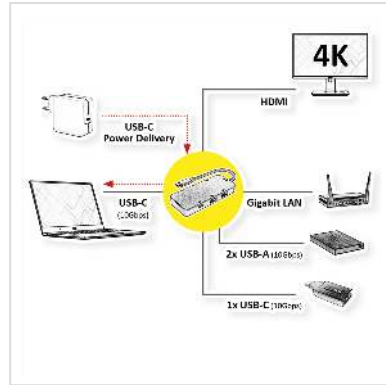

ROLINE USB 3.2 Gen 2 Type C Multiport Docking Station, 4K HDMI, 2x USB 3.2 Gen 2, 1x USB Type C PD (Power Delivery), 1x Gigabit Ethernet

Product No.	12.02.1121
Manufacturer	ROLINE
Manufacturer No.	12.02.1121
EAN (single piece)	7630049621442

The USB Type C Docking Station provides your MacBook, Ultrabook, Notebook or Laptop with a 4k capable HDMI port, 2x USB 3.0 / USB 3.2 Gen 2, 1x USB Type C PD (Power Delivery) and 1x Gigabit Ethernet!

- Plug & Play
- Aluminium housing in space grey
- Multiport Docking Station with HDMI connection, allows the expansion of a display or mirroring to another monitor, television or beamer.
- Max. Resolution: 3840x2160 at 30Hz
- Compact and flat design.
- System requirements: Windows 7/8/10 or MacOS X10.2 and higher

Connection to the mobile device:

- 1x USB Type C connector

Connections for peripheral devices:

- 1x HDMI 4K video output: Mirror or expand your screen to a TV, monitor or projector.
- 2x USB 3.0 / USB 3.2 Gen 2 Type A ports (data transfer rate up to 5Gbit/s), for connecting e.g. keyboard/mouse, USB HDD/SSD, etc.
- 1x USB 3.2 Gen 2 Type C
- 1x USB Type C PD (Power Delivery, max. 100W)
- 1x RJ45 for Gigabit Ethernet

Technical specifications	
Manufacturer	ROLINE
Product group	Adapters, Terminators, Converters
Product type	Docking Station
Colour	grey
Scope of delivery	Docking Station
Side 1 connection (PC)	USB Type C
Side 2 connection (Peripherals)	2x USB 3.2 Gen 2 socket, 1x HDMI socket, 1x Gigabit Ethernet socket, 1x USB C, 1x PD
Side 1 Connector Type	USB Type C (USB-C)
Side 1 Connector Gender	Male
Side 2 Connector Type	HDMI Type A RJ-45 USB Type C (USB-C)
Side 2 Connector Gender	Female
Material	Aluminum
Height	15 mm
Width	103 mm
Depth	45 mm
Weight	82.6 g
Height of packaging (single piece)	20 mm
Width of packaging (single piece)	100 mm
Depth of packaging (single piece)	50 mm