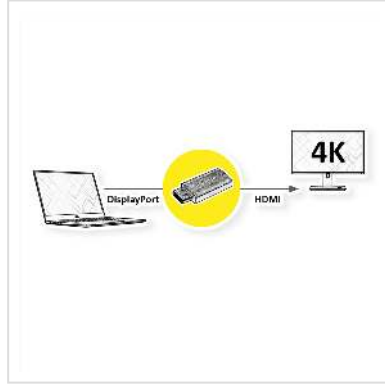

ROLINE GOLD 4K Adapter, active, v1.2, DP-HDMI, M/F

Product No.	12.03.3158
Manufacturer	ROLINE
Manufacturer No.	12.03.3158
EAN (single piece)	7630049617308

DisplayPort to HDMI adapter for connecting a graphics card with DP to a monitor with HDMI connection - with a resolution of up to 3840x2160 @60Hz!

- DisplayPort to HDMI Plug Adapter to connect an HDMI cable to a DisplayPort socket of the graphics card
- Active adapter with DisplayPort connector and HDMI socket
- DisplayPort v1.2 with resolutions up to 3840x2160 @60Hz
- Golden aluminium housing, golden plug and socket
- Note: The DisplayPort HDMI adapter only works in one direction: the DisplayPort connector can only be used on the data source side (e.g. graphics card)

Technical specifications

Manufacturer	ROLINE
Product group	Adapters, Terminators, Converters
Product type	DisplayPort-HDMI Adapter

Colour	gold
Max. resolution	3840 x 2160 @60Hz (4K, UHD-1)
Side 1 connection (PC)	DisplayPort Male
Side 2 connection (Peripherals)	HDMI Female
Side 1 Connector Type	DisplayPort
Side 1 Connector Gender	Male
Side 2 Connector Type	HDMI Type A
Side 2 Connector Gender	Female
Active / Passive	Active
Area of application	External
Technical particularity	DisplayPort Version 1.2, active
Weight	14.1 g
Height of packaging (single piece)	40 mm
Width of packaging (single piece)	130 mm
Depth of packaging (single piece)	210 mm
Package weight (single piece)	0.02 kg