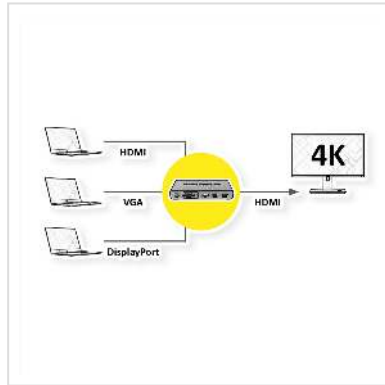

# ROLINE HDMI/VGA/DP to HDMI Converter

<b>Product No.</b>	14.01.3568
<b>Manufacturer</b>	ROLINE
<b>Manufacturer No.</b>	14.01.3568
<b>EAN (single piece)</b>	7611990150854

**roline**  
Designed for Professionals

- High performance video adapter, which supports three types of input sources (HDMI / DP / VGA) and one HDMI output
- Ideal for multimedia applications
- Support maximum resolution up to 4K2K (HDMI or DP 4096x2160 @60Hz) and up to 1080p (VGA)
- Easy to install and simple to use
- Source selection by - auto detect / IR remote / Select button on the front panel
- LED Status
- Power adapter (5VDC, 1A)

## Technical specifications

Manufacturer	ROLINE
Product group	Video Switches
Product type	HDMI-Video-Switch
Colour	black
Interface	HDMI
Inputs	3
Outputs	1

Video input	HDMI / DP / VGA
Video output	HDMI
Max. resolution (nom.)	4096x2160 @60Hz
Dimensions (HxWxD)	25 x 154 x 72 mm
Power supply unit	5VDC, 1A
Height	25 mm
Width	154 mm
Depth	72 mm
Weight	330.4 g
Height of packaging (single piece)	75 mm
Width of packaging (single piece)	140 mm
Depth of packaging (single piece)	200 mm
Package weight (single piece)	0.6 kg