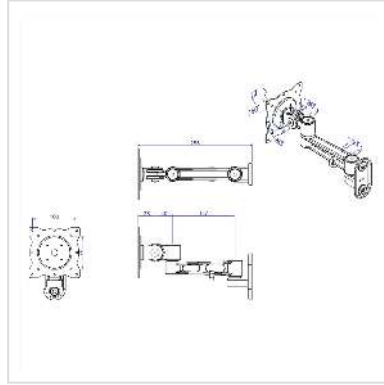

ROLINE LCD Monitor Arm, Wall Mount, 4 Joints, black

Product No.	17.03.1197
Manufacturer	ROLINE
Manufacturer No.	17.03.1197
EAN (single piece)	7611990142866

- Aesthetic design offers a pleasant environment
- Broad range of flexibility
- Quick and simple installation
- Rotation: 180° for portrait or landscape viewing (right & left)
- Meets VESA 75 (75 x 75 mm), VESA 100 (100 x 100 mm)
- Solid model made out of black painted iron
- Colour: black

Load capacity: 1-10 kg

No. of pivots: 4

Fixing: Wall mount

Max. arm length: 256 mm

Tiltable up and down: 80°

Pivot: 180°

Technical specifications

Manufacturer	ROLINE
Product group	LCD-Monitor arms
Product type	Monitor Arms, wall mount
Colour	black
Load capacity	10 kg

Quantity of pivots	4
Fixing	wall mount
Maximal arm length	xxx mm
Adjustments	Adjustable spring gauge
Inclinable	yes
Number of monitors	1
VESA 75 x 75 mm	yes
VESA 100 x 100 mm	yes
Material group	metal
Weight	1072.4 g
Height of packaging (single piece)	115 mm
Width of packaging (single piece)	125 mm
Depth of packaging (single piece)	220 mm
Package weight (single piece)	1.3 kg