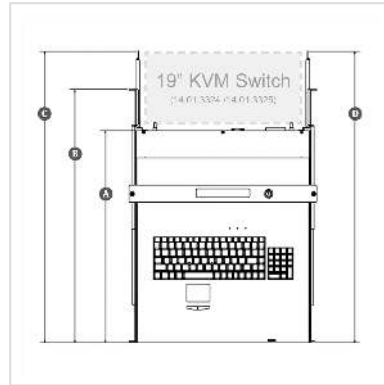

ROLINE 19" LCD KVM Console, 43 cm (17") TFT, VGA, USB + PS/2, German

Product No.	26.50.0082
Manufacturer	ROLINE
Manufacturer No.	26.50.0082
EAN (single piece)	7611990978113

- The professional solution for Server-Management
- The ROLINE 19" LCD Console combines the function of a keyboard, a touchpad and a 43 cm TFT together in a 1 U casing for a 19" rack
- Dual Rails for independent panel and keyboard tray
- Panel can be left open while rack door is closed
- Panel protected by tempered glass
- OSD function (On Screen Display) for LCD display
- Durable keyboards (touchpad or trackball)
- For an installation depth of 63 to 90 cm
- Contents: Console, Power Cord, Rack Mount Brackets, Mounting Accessories, Keys, Manual

Monitor Data:

- Active 43 cm Matrix TFT Display
- Max. resolution: 1280 x 1024
- Contrast: 400:1
- Brightness: 250 cd/m²

Keyboard Layout:

- German

Recommended KVM Switch:

- 14.01.3224 ROLINE 19" KVM Switch, 1 User - 8 PCs, USB + PS/2
- 14.01.3225

19" KVM Switch, 1 User - 16 PCs, USB + PS/2

Technical specifications

Manufacturer	ROLINE
Product group	19"-/10"-Equipment rack
Product type	Console
Colour	black
Scope of delivery	Console, Power Cord, Rack Mount Brackets, Mounting Accessories, Keys, Manual
19" shelves required for mounting	2
Required mounting height	1 U
Monitor size of integrated console	17" (43 cm)
Keyboard layout	DE
Weight	13.66 kg