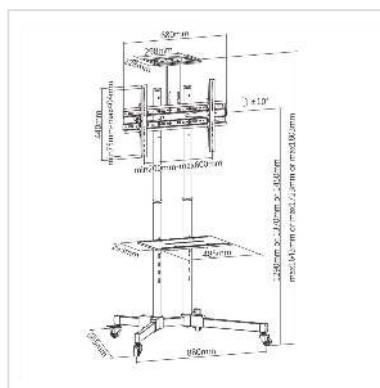

VALUE LCD/TV Mobile Cart, max. 50kg (37" - 70"), black

Product No. 17.99.1167
Manufacturer VALUE
Manufacturer No. 17.99.1167
EAN (single piece) 7630049612976

Ideal TV cart for applications in conference or class rooms, easily suitable for meetings and presentations - with a maximum load capacity of 50kg and VESA 600x400!

- For TVs with up to 50 kg weight
- Compatible to VESA 200x200, 300x300, 400x200, 400x400 and 600x400
- Max. Screen diagonal: 178 cm
- Height-adjustable shelf for e.g. a laptop, a conference telephone or a BluRay player
- Height-adjustable webcam shelf
- Cable ducts in the vertical beams

Technical specifications

Manufacturer	VALUE
Product group	LCD-Monitor arms
Product type	Mobile Carts
Colour	black
Load capacity	50 kg
Adjustments	Adjustable spring gauge
Height adjustable	yes
Number of monitors	1

Max. Screen diagonal (cm)	178 cm
Max. Screen diagonal (inch)	70 inch
Min. Screen diagonal (inch)	37 inch
VESA 200 x 200 mm	yes
VESA 300 x 300 mm	yes
VESA 400 x 200 mm	yes
VESA 400 x 400 mm	yes
VESA 600 x 200 mm	yes
VESA 600 x 400 mm	yes
Material group	metal
Weight	14589.1 g
Height of packaging (single piece)	200 mm
Width of packaging (single piece)	400 mm
Depth of packaging (single piece)	800 mm
Package weight (single piece)	16.1 kg