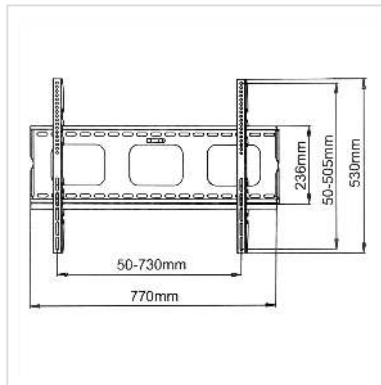

# VALUE LCD/Plasma TV Wall Holder, Low Profile

<b>Product No.</b>	17.99.1214
<b>Manufacturer</b>	VALUE
<b>Manufacturer No.</b>	17.99.1214
<b>EAN (single piece)</b>	7611990195121

This wall mount allows a very discreet installation of a LCD/Plasma TV, perfect for e.g. a wooden wall.

- Weight capacity: up to 80 kg
- Screen Size: 81 cm up to 152 cm
- Low profile - very small distance to wall
- Material: Steel
- Max. VESA 700 x 500 mm

## Technical specifications

Manufacturer	VALUE
Product group	LCD-Monitor arms
Product type	TV Wall Mount
Colour	black
Load capacity	80 kg
Fixing	Wall mount
Rotatable	no
Wall distance	25 mm
Number of monitors	1
Max. Screen diagonal (cm)	152 cm

Max. Screen diagonal (inch)	60 inch
Min. Screen diagonal (cm)	81 cm
Min. Screen diagonal (inch)	32 inch
VESA 200 x 200 mm	yes
VESA 300 x 300 mm	yes
VESA 400 x 200 mm	yes
VESA 400 x 300 mm	yes
VESA 400 x 400 mm	yes
VESA 600 x 200 mm	yes
VESA 600 x 400 mm	yes
VESA 600 x 500 mm	yes
VESA 700 x 500 mm	yes
Material group	metal
Weight	3695.7 g
Height of packaging (single piece)	40 mm
Width of packaging (single piece)	250 mm
Depth of packaging (single piece)	810 mm
Package weight (single piece)	4.28 kg