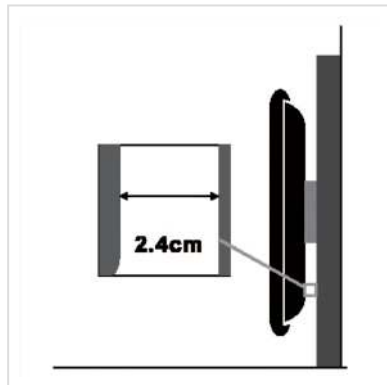

# VALUE LCD/Plasma TV Wall Holder, Low Profile

<b>Product No.</b>	17.99.1214
<b>Manufacturer</b>	VALUE
<b>Manufacturer No.</b>	17.99.1214
<b>EAN (single piece)</b>	7611990195121

This wall mount allows a very discreet installation of a LCD/Plasma TV, perfect for e.g. a wooden wall.

- Weight capacity: up to 80 kg
- Screen Size: 81 cm up to 152 cm
- Low profile - very small distance to wall
- Material: Steel
- Max. VESA 700 x 500 mm

## Technical specifications

Manufacturer	VALUE
Product group	LCD-Monitor arms
Product type	TV Wall Mount
Colour	black
Load capacity	80 kg
Fixing	Wall mount
Rotatable	no
Wall distance	25 mm
Number of monitors	1
Max. Screen diagonal (cm)	152 cm

Max. Screen diagonal (inch)	60 inch
Min. Screen diagonal (cm)	81 cm
Min. Screen diagonal (inch)	32 inch
VESA 200 x 200 mm	yes
VESA 300 x 300 mm	yes
VESA 400 x 200 mm	yes
VESA 400 x 300 mm	yes
VESA 400 x 400 mm	yes
VESA 600 x 200 mm	yes
VESA 600 x 400 mm	yes
VESA 600 x 500 mm	yes
VESA 700 x 500 mm	yes
Material group	metal
Weight	3695.7 g
Height of packaging (single piece)	40 mm
Width of packaging (single piece)	250 mm
Depth of packaging (single piece)	810 mm
Package weight (single piece)	4.28 kg