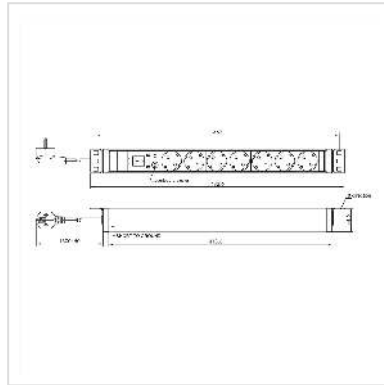

# VALUE 19" PDU for Cabinets, 7x, 4000W, CEE 7/7 German Type, 3 m

<b>Product No.</b>	19.99.1637
<b>Manufacturer</b>	VALUE
<b>Manufacturer No.</b>	19.99.1637
<b>EAN (single piece)</b>	7630049628984

## 19" PDU with 7x German Type sockets and supply cable (3m) with German Type plug, 1U, for installation in 19" cabinets, incl. installation angle.

- 19" socket strip (1 U) for installation in 19" cabinets, incl. mounting brackets
- With overload protection
- 7 German Type sockets (CEE 7/3)
- Arrangement of sockets: 45°.
- Anodised aluminium profile
- Cable type: 3m H05VV-F 3G 1.5mm<sup>2</sup>, black
- Maximum load/power: 16A 4000W
- Colour: ALU / black RAL 9005
- Width: 440mm

### Technical specifications

Manufacturer	VALUE
Product group	Power Bars
Product type	19" power strip
Colour	black
Length	3 m
Function	19" PDU for Cabinets
Mounting form	19" Rackmount

Max. voltage	250V AC
ON/OFF Switch	yes
Number of socket pots	7
Quantity of outputs/angles	7 / 45°
Output alignment	Line
Socket type	3P. German, CEE 7/3, Type-F
Material (casing)	Aluminium
Colour (Design profile)	RAL 9005 black
Connection cable	H05VV-F 3G 1,5mm <sup>2</sup>
Connector plug	CEE 7/7 German Type
Plug type	3P. German, CEE 7/7, Type-E/F
Regional use	Germany, Austria, Netherlands
Mains connection	Protective contact plug, Type-E/F
Height	45 mm
Width	482.6 mm
Depth	45 mm
Weight	800 g
Height of packaging (single piece)	80 mm
Width of packaging (single piece)	100 mm
Depth of packaging (single piece)	510 mm
Package weight (single piece)	1 kg