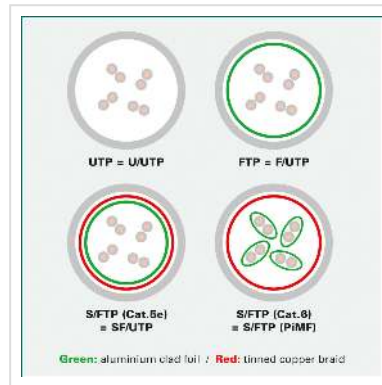

# ROLINE GREEN U/FTP DataCenter Patch Cord Cat.6A (Class EA), LSOH, slim, black, 0.3 m

**Product No.** 21.44.3351  
**Manufacturer** ROLINE GREEN  
**Manufacturer No.** 21.44.3351  
**EAN (single piece)** 7630049624658

**Category 6a twisted-pair patch cable with shielded RJ-45 connectors on both sides. Particularly thin and flexible cable with individual pairs of wires in aluminium-laminated foil for use in confined spaces, such as in data centres.**

- Durable thanks to moulded-on kink protection
- Suitable as patch cable in patch panels or as device connection cable and intended for use in the LAN
- Contact assignment: 1:1 according to EIA/TIA568, 8 cores
- Structure: 8 cores stranded wire, pairs shielded with alu-laminated foil

## Technical specifications

Manufacturer	ROLINE GREEN
Product group	Twisted Pair Cable
Product type	FTP Patch Cord

Colour	black
Length	0.3 m
Scope of delivery	Cable without plastic bag, only marked with a paper label
Shield type	FTP
Transfer quality	Cat6A / Class EA
Quantity of wires	8
Conductor type	Wire
Crossed	no
Slim cable	yes
Colour (Spout)	black
Cable LSOH	yes
Material (external cable mantle)	LSOH-TPE
Side 1 Connector Type	RJ-45
Side 1 Connector Gender	Male
Side 2 Connector Type	RJ-45
Side 2 Connector Gender	Male
Connector Type RJ45	Standard
Operating temperature min.	-10 °C
Operating temperature max.	60 °C
Weight	11.1 g
Height of packaging (single piece)	20 mm
Width of packaging (single piece)	50 mm
Depth of packaging (single piece)	50 mm